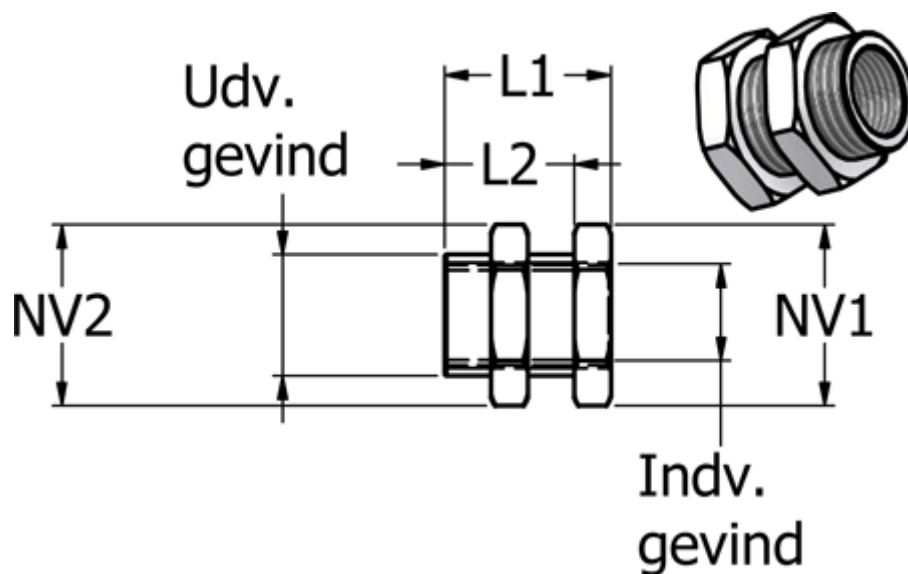

Article number: 58625243ES

Description: Stainless bulkhead 252.43-ES, external thread G 1/2" /internal thread G 3/8"

## Measures

External thread = G 1/2"

Internal thread = R 3/8"

L1 = 27

L2 = 21

NV1 = 24

NV2 = 24